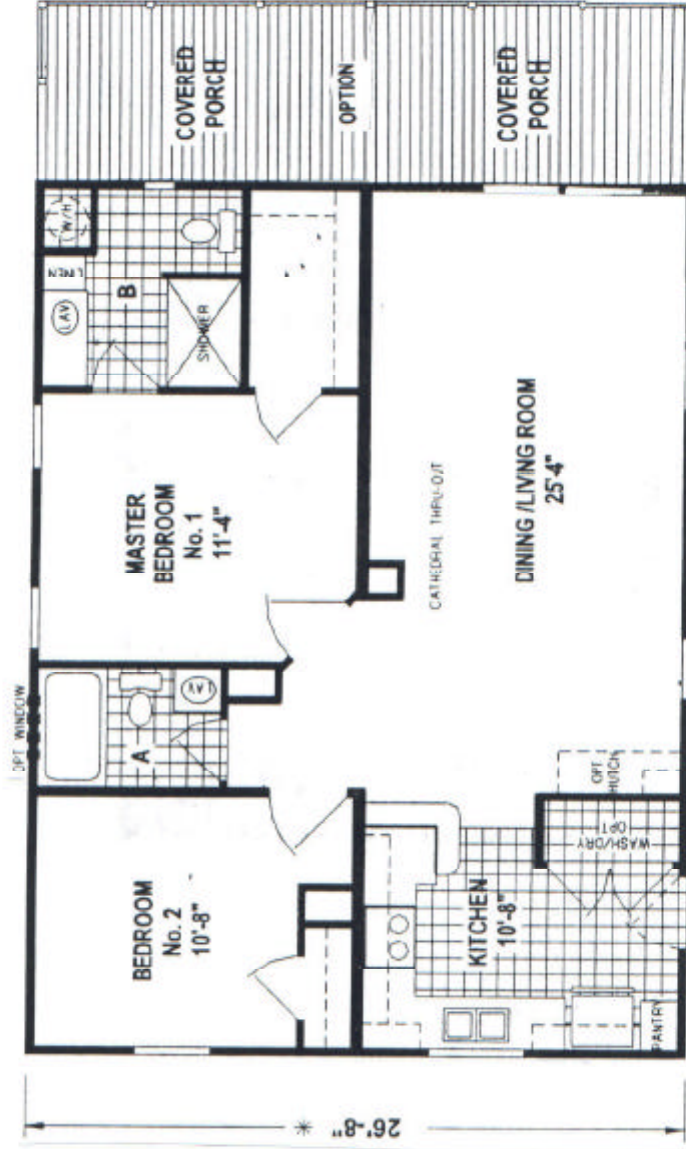

Beach Cove | KEY LARGO
3 Bedrooms – 2 Bath

Model: KL-235-P
960 Square Feet
Dimensions: 36' x 28'

Note: Any floor plan can be flipped and/or reversed if you prefer that layout instead.

Beach Cove reserves the right to change colors, prices, specifics, models, dimensions and materials without notice. Rendering and diagrams are meant to be representative and, in keeping with Beach Coves policy of constant updating and improvement, may vary from the actual home. All dimensions are nominal and approximated. Square footage is measured from exterior wall to exterior wall and is an approximate figure. Length indicated in floor plans is floor length only. **PRICES AND SPECIFICATIONS ARE SUBJECT TO CHANGE WITHOUT NOTICE OR OBLIGATION.**