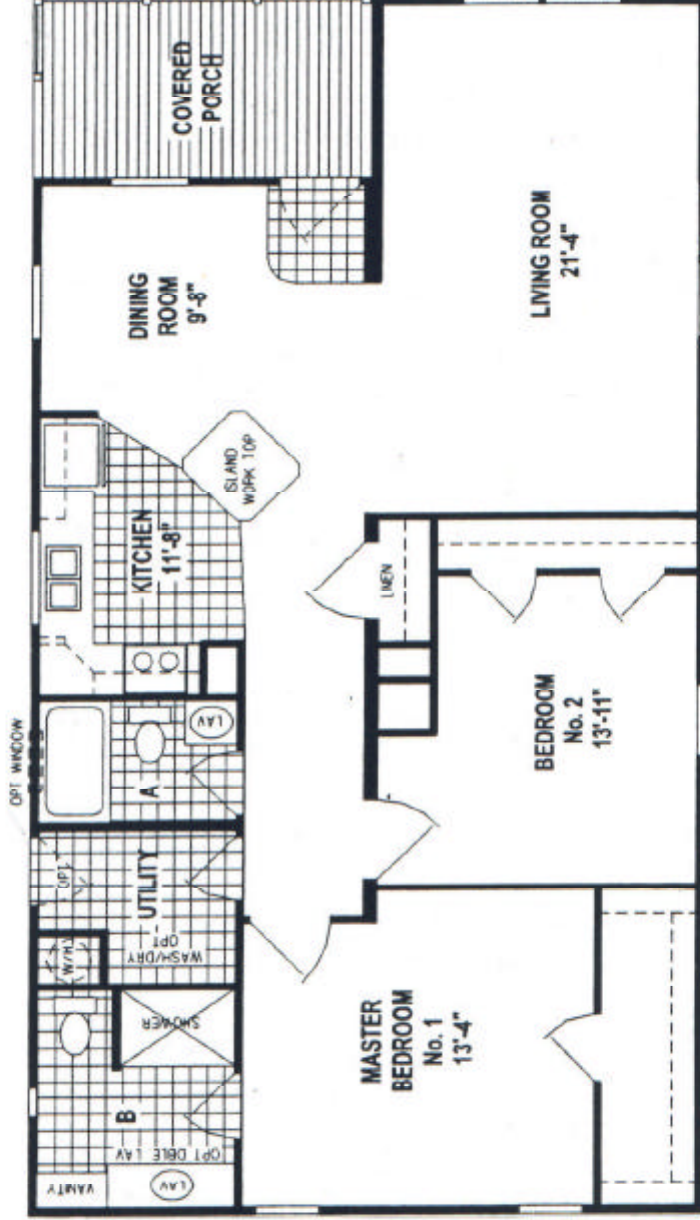

**Beach Cove | KEY LARGO**  
2 Bedrooms – 2 Bath

**Model: KL-230-P**  
1,251 Square Feet  
Dimensions: 50/48 x 28

Note: Any floor plan can be flipped and/or reversed if you prefer that layout instead.

Beach Cove reserves the right to change colors, prices, specifics, models, dimensions and materials without notice. Rendering and diagrams are meant to be representative and, in keeping with Beach Cove's policy of constant updating and improvement, may vary from the actual home. All dimensions are nominal and approximated. Square footage is measured from exterior wall to exterior wall and is an approximate figure. Length indicated in floor plans is floor length only. PRICES AND SPECIFICATIONS ARE SUBJECT TO CHANGE WITHOUT NOTICE OR OBLIGATION.