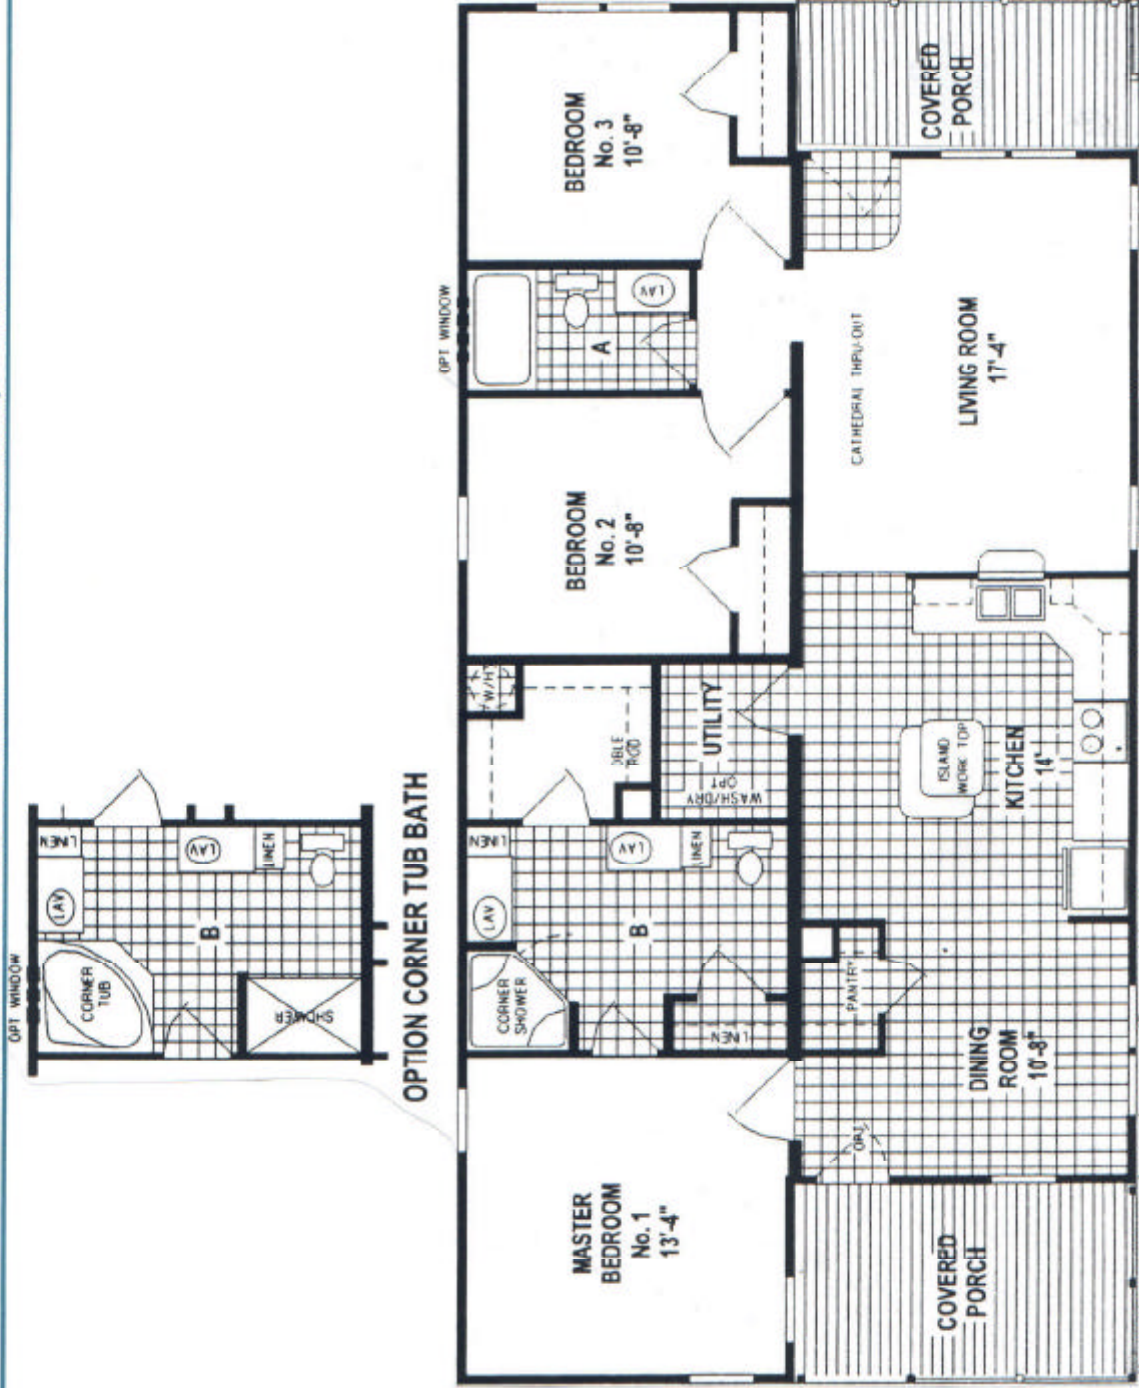

Beach Cove | KEY LARGO

3 Bedrooms – 2 Bath

Model: **KL-228-P**
1,323 Square Feet
Dimensions: 56/50 x 28

Note: Any floor plan can be flipped and/or reversed if you prefer that layout instead.

Beach Cove reserves the right to change colors, prices, specifics, models, dimensions and materials without notice. Rendering and diagrams are meant to be representative and, in keeping with Beach Cove's policy of constant updating and improvement, may vary from the actual home. All dimensions are nominal and approximated. Square footage is measured from exterior wall to exterior wall and is an approximate figure. Length indicated in floor plans is floor length only. PRICES AND SPECIFICATIONS ARE SUBJECT TO CHANGE WITHOUT NOTICE OR OBLIGATION.