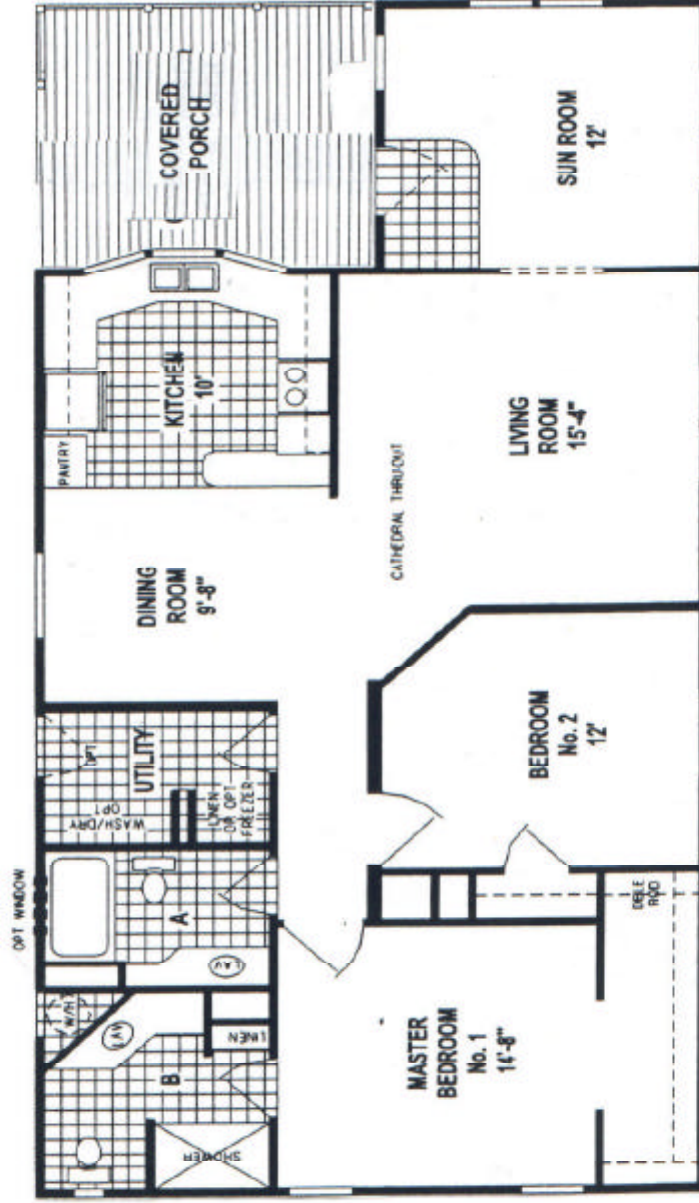

Beach Cove | KEY LARGO
2 Bedrooms – 2 Bath

Model: KL-227-P
1,296 Square Feet
Dimensions: 54/42 x 28

Note: Any floor plan can be flipped and/or reversed if you prefer that layout instead.

Beach Cove reserves the right to change colors, prices, specifics, models, dimensions and materials without notice. Rendering and diagrams are meant to be representative and, in keeping with Beach Cove's policy of constant updating and improvement, may vary from the actual home. All dimensions are nominal and approximated. Square footage is measured from exterior wall to exterior wall and is an approximate figure. Length indicated in floor plans is floor length only. **PRICES AND SPECIFICATIONS ARE SUBJECT TO CHANGE WITHOUT NOTICE OR OBLIGATION.**