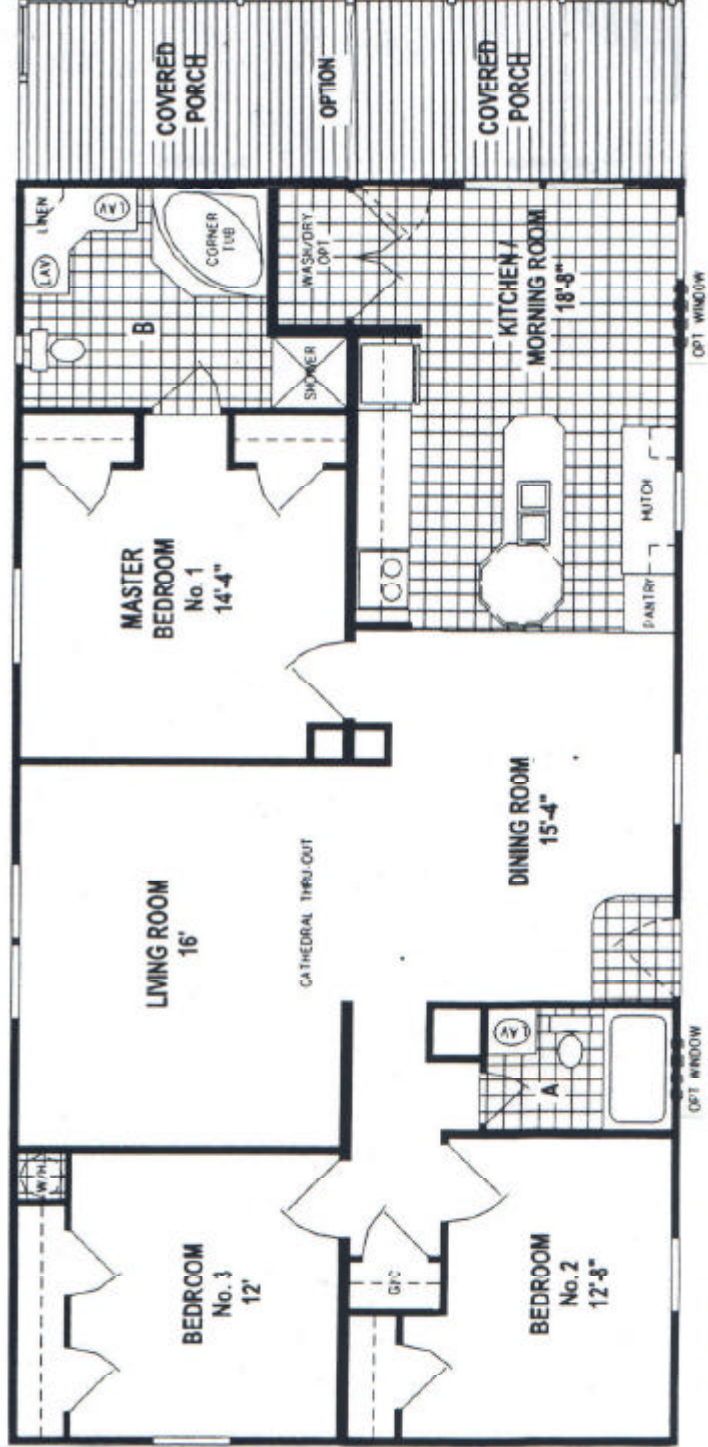

Beach Cove | KEY LARGO

3/2 Bedrooms – 2 Bath

(2 Sizes Available)

Model: **KL-222L-P**

1,386 Square Feet

Dimensions: 52 x 28

Note: Any floor plan can be flipped and/or reversed if you prefer that layout instead.

Model: **KL-222S-P**

1,352 Square Feet

Dimensions: 52 x 26

Beach Cove reserves the right to change colors, prices, specifics, models, dimensions and materials without notice. Rendering and diagrams are meant to be representative and, in keeping with Beach Cove's policy of constant updating and improvement, may vary from the actual home. All dimensions are nominal and approximated. Square footage is measured from exterior wall to exterior wall and is an approximate figure. Length indicated in floor plans is floor length only. PRICES AND SPECIFICATIONS ARE SUBJECT TO CHANGE WITHOUT NOTICE OR OBLIGATION.