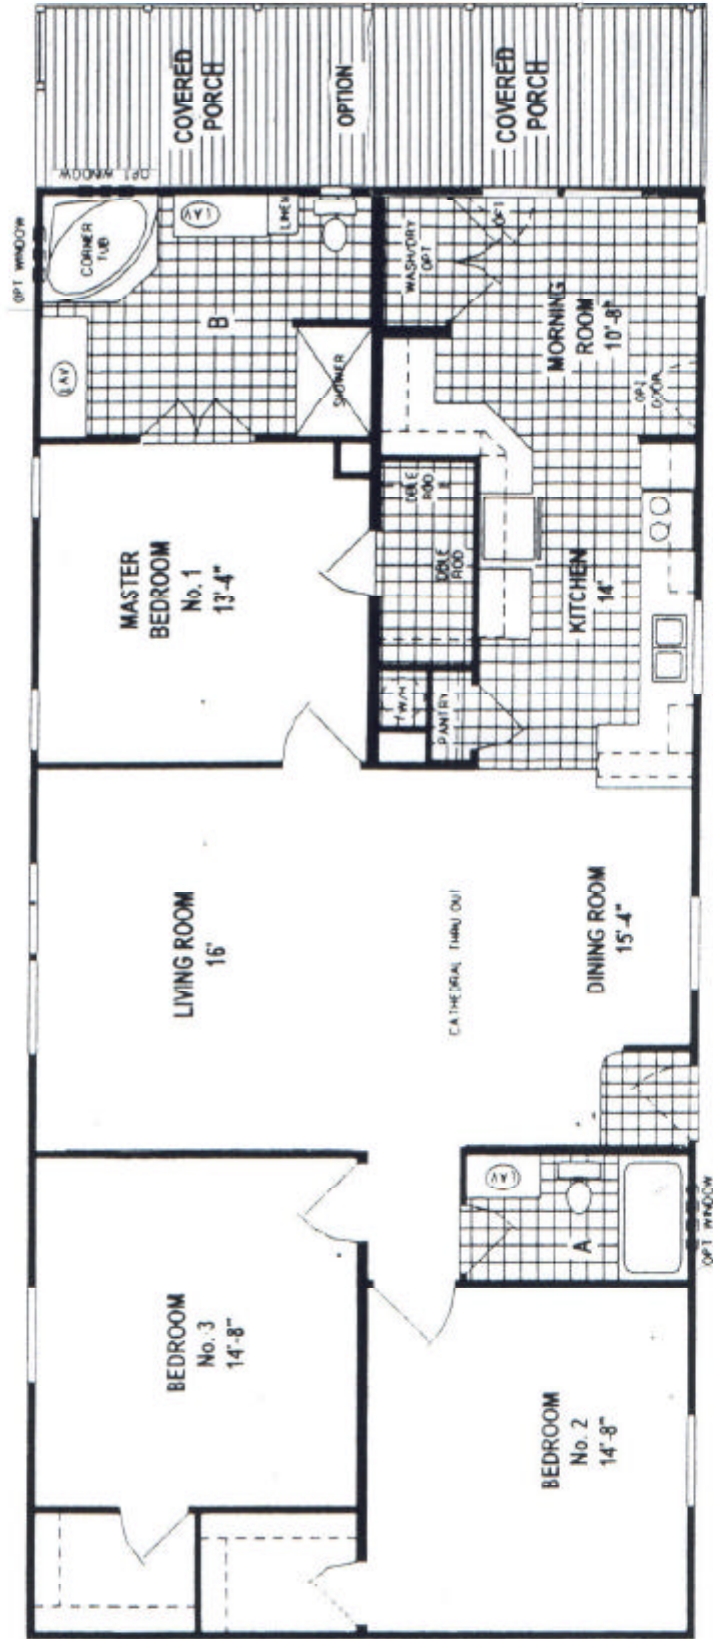

Beach Cove | KEY LARGO

3 Bedrooms – 2 Bath

Model: **KL-221-P**
1,600 Square Feet
Dimensions: 60 x 28

Note: Any floor plan can be flipped and/or reversed if you prefer that layout instead.

Beach Cove reserves the right to change colors, prices, specifics, models, dimensions and materials without notice. Rendering and diagrams are meant to be representative and, in keeping with Beach Cove's policy of constant updating and improvement, may vary from the actual home. All dimensions are nominal and approximated. Square footage is measured from exterior wall to exterior wall and is an approximate figure. Length indicated in floor plans is floor length only. PRICES AND SPECIFICATIONS ARE SUBJECT TO CHANGE WITHOUT NOTICE OR OBLIGATION.