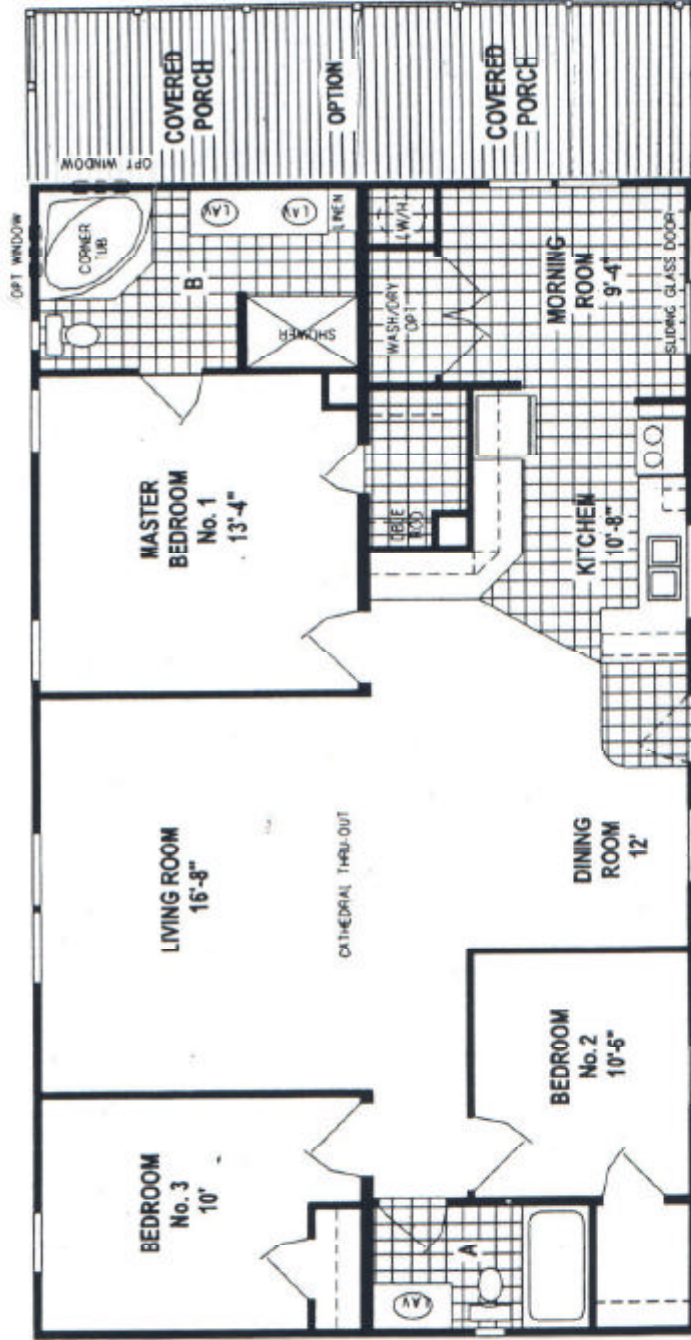

Beach Cove | KEY LARGO

3 Bedrooms – 2 Bath
(2 Sizes Available)

Model: **KL-218L-P**
1,279 Square Feet
Dimensions: 48 x 28

Note: Any floor plan can be flipped and/or reversed if you prefer that layout instead.

Model: **KL-218S-P**
1,248 Square Feet
Dimensions: 48 x 26

Beach Cove reserves the right to change colors, prices, specifics, models, dimensions and materials without notice. Rendering and diagrams are meant to be representative and, in keeping with Beach Cove's policy of constant updating and improvement, may vary from the actual home. All dimensions are nominal and approximated. Square footage is measured from exterior wall to exterior wall and is an approximate figure. Length indicated in floor plans is floor length only. **PRICES AND SPECIFICATIONS ARE SUBJECT TO CHANGE WITHOUT NOTICE OR OBLIGATION.**