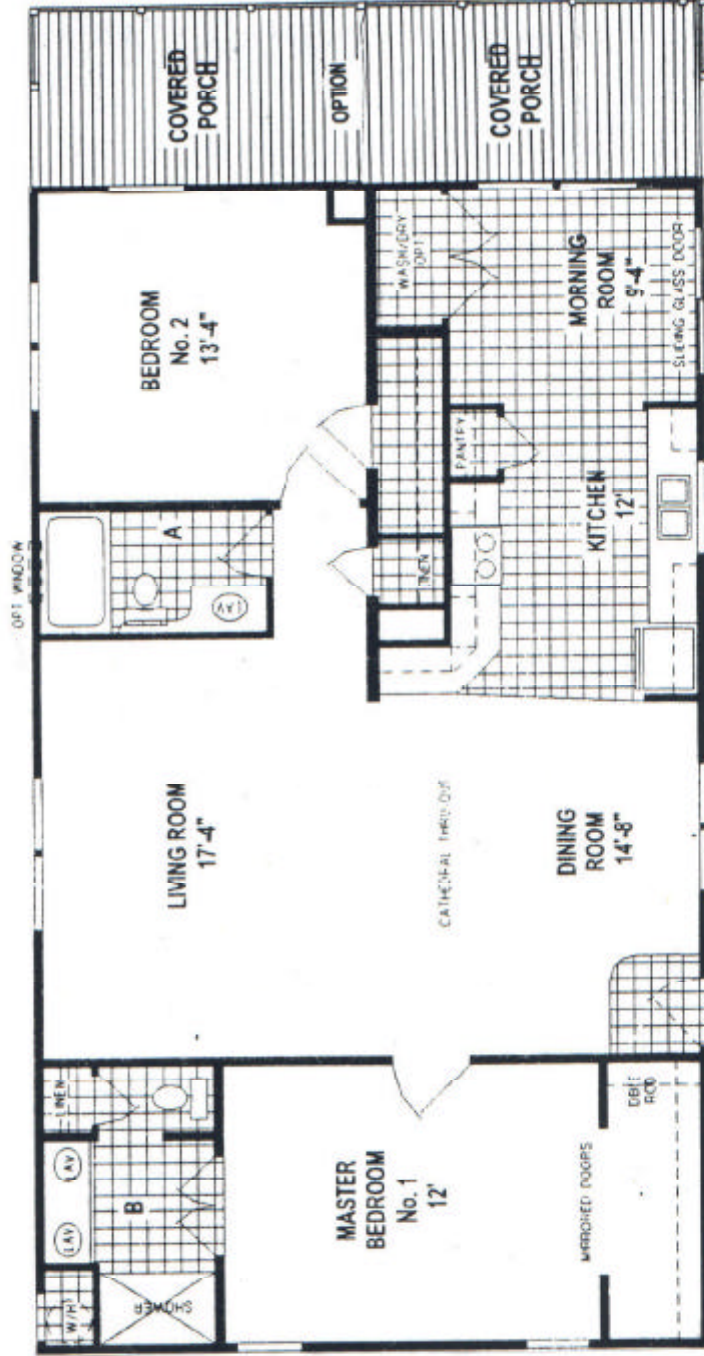

Beach Cove | KEY LARGO
2 Bedrooms – 2 Bath
(2 Sizes Available)

Model: KL-217L-P
1,279 Square Feet
Dimensions: 48 x 28

Note: Any floor plan can be flipped and/or reversed if you prefer that layout instead.

Model: KL-217S-P
1,248 Square Feet
Dimensions: 48 x 26

Beach Cove reserves the right to change colors, prices, specifics, models, dimensions and materials without notice. Rendering and diagrams are meant to be representative and, in keeping with Beach Cove's policy of constant updating and improvement, may vary from the actual home. All dimensions are nominal and approximated. Square footage is measured from exterior wall to exterior wall and is an approximate figure. Length indicated in floor plans is floor length only. PRICES AND SPECIFICATIONS ARE SUBJECT TO CHANGE WITHOUT NOTICE OR OBLIGATION.