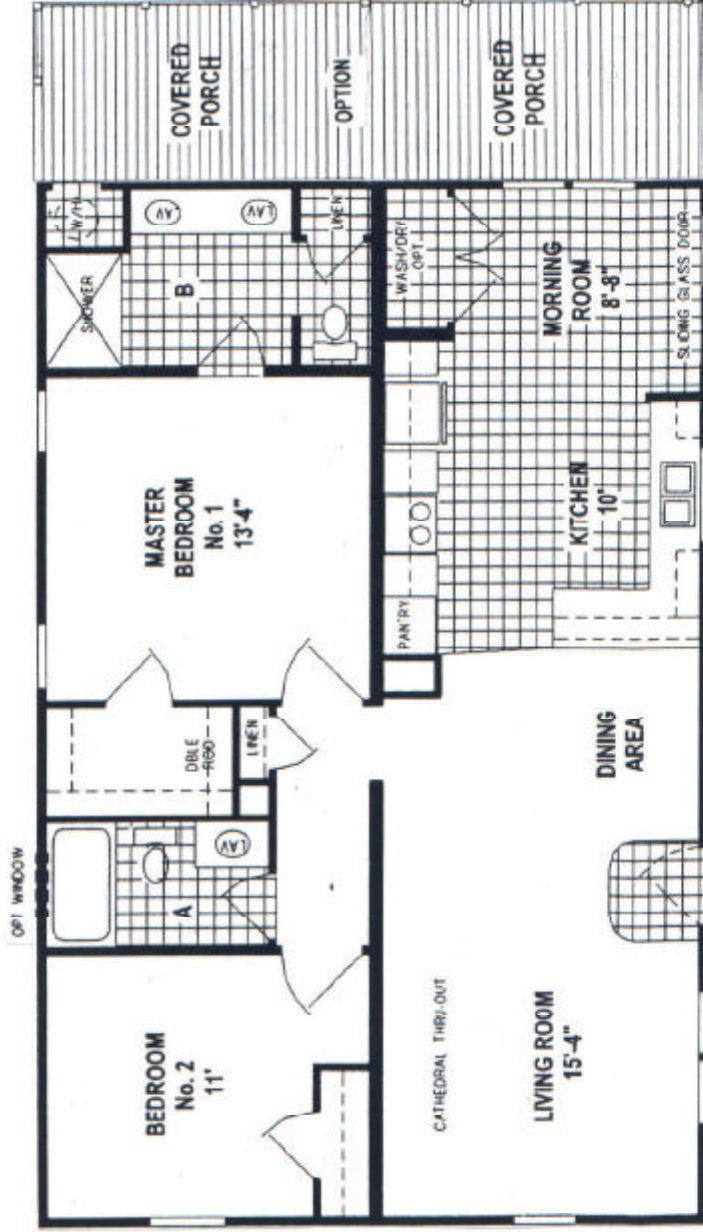

Beach Cove | KEY LARGO

2 Bedrooms – 2 Bath
(2 Sizes Available)

Model: **KL-216L-P**
1,119 Square Feet
Dimensions: 42 x 28

Note: Any floor plan can be flipped and/or reversed if you prefer that layout instead.

Model: **KL-216S-P**
1,040 Square Feet
Dimensions: 40 x 26

Beach Cove reserves the right to change colors, prices, specifics, models, dimensions and materials without notice. Rendering and diagrams are meant to be representative and, in keeping with Beach Cove's policy of constant updating and improvement, may vary from the actual home. All dimensions are nominal and approximated. Square footage is measured from exterior wall to exterior wall and is an approximate figure. Length indicated in floor plans is floor length only. PRICES AND SPECIFICATIONS ARE SUBJECT TO CHANGE WITHOUT NOTICE OR OBLIGATION.