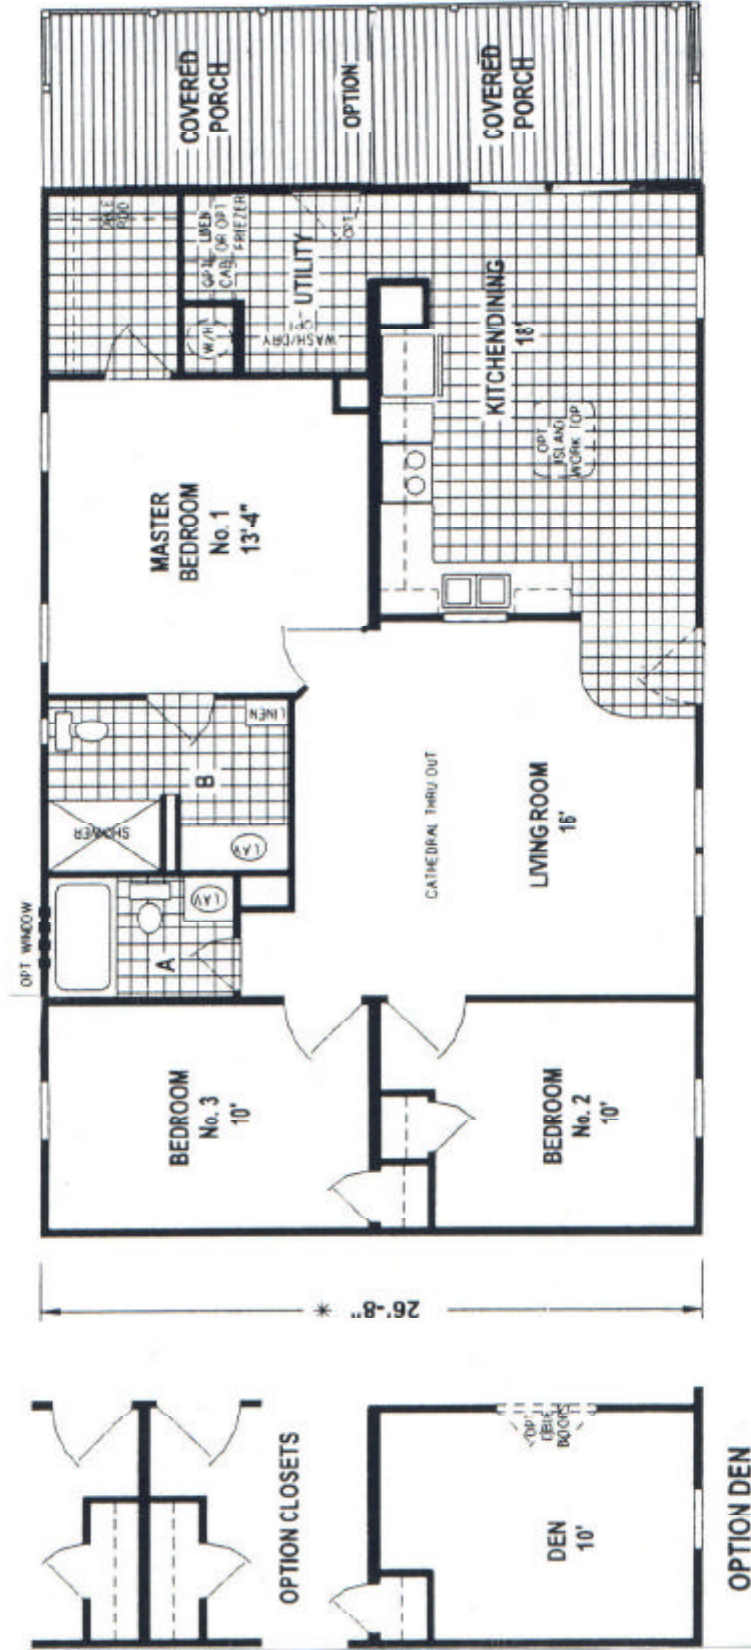

**Beach Cove | KEY LARGO**  
 3/2 Bedrooms – 2 Bath

**Model: KL-203-P**  
 1,173 Square Feet  
 Dimensions: 44' x 28'

Note: Any floor plan can be flipped and/or reversed if you prefer that layout instead.

Beach Cove reserves the right to change colors, prices, specifics, models, dimensions and materials without notice. Rendering and diagrams are meant to be representative and, in keeping with Beach Cove's policy of constant updating and improvement, may vary from the actual home. All dimensions are nominal and approximated. Square footage is measured from exterior wall to exterior wall and is an approximate figure. Length indicated in floor plans is floor length only. **PRICES AND SPECIFICATIONS ARE SUBJECT TO CHANGE WITHOUT NOTICE OR OBLIGATION.**