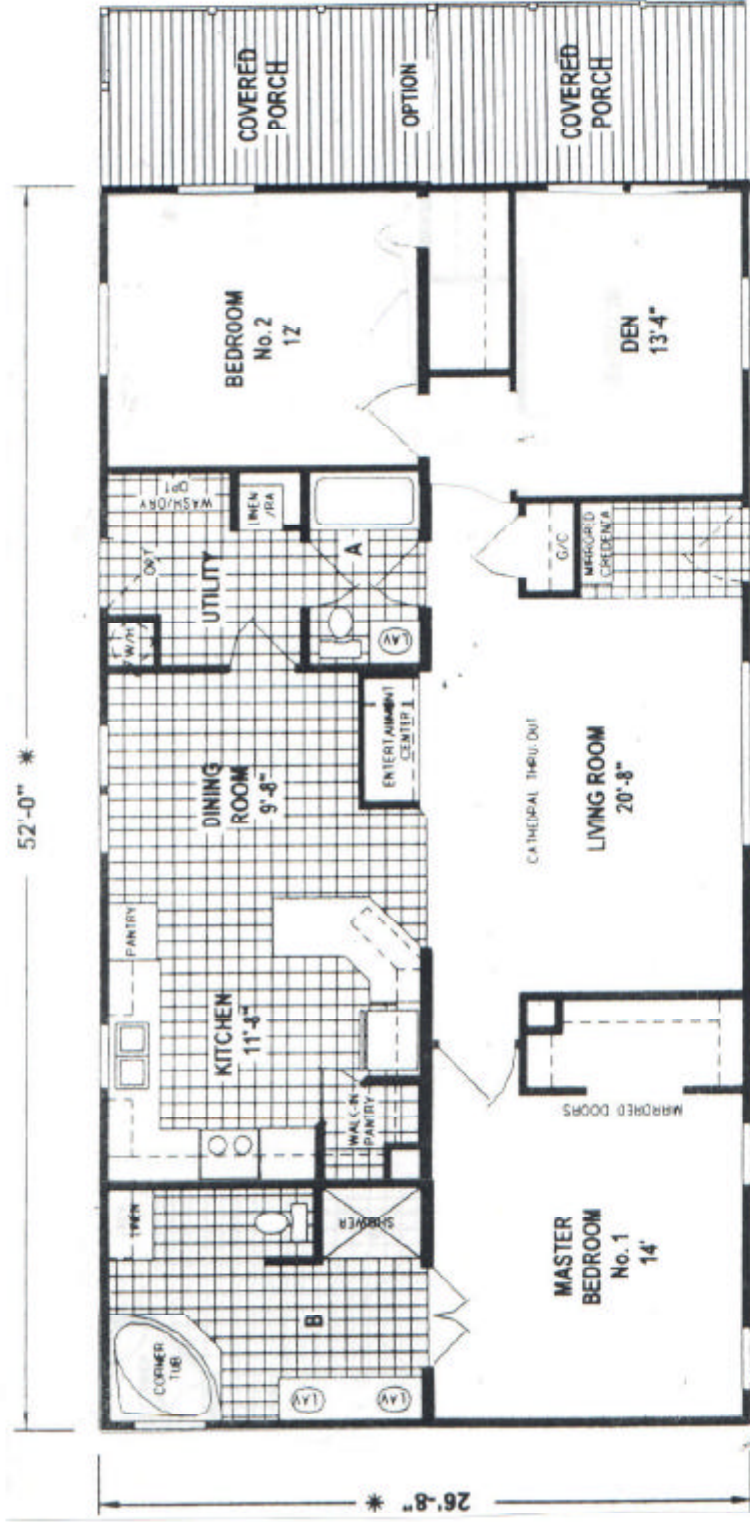

Beach Cove | GREENBRIAR

2-3 Bedrooms – 2 Bath
(Option: Bedroom/Den)

Model: **GB-600-P**

1,386 Square Feet

Dimensions: 52' x 28'

Note: Any floor plan can be flipped and/or reversed if you prefer that layout instead.

Beach Cove reserves the right to change colors, prices, specifics, models, dimensions and materials without notice. Rendering and diagrams are meant to be representative and, in keeping with Beach Cove's policy of constant updating and improvement, may vary from the actual home. All dimensions are nominal and approximated. Square footage is measured from exterior wall to exterior wall and is an approximate figure. Length indicated in floor plans is floor length only. PRICES AND SPECIFICATIONS ARE SUBJECT TO CHANGE WITHOUT NOTICE OR OBLIGATION.